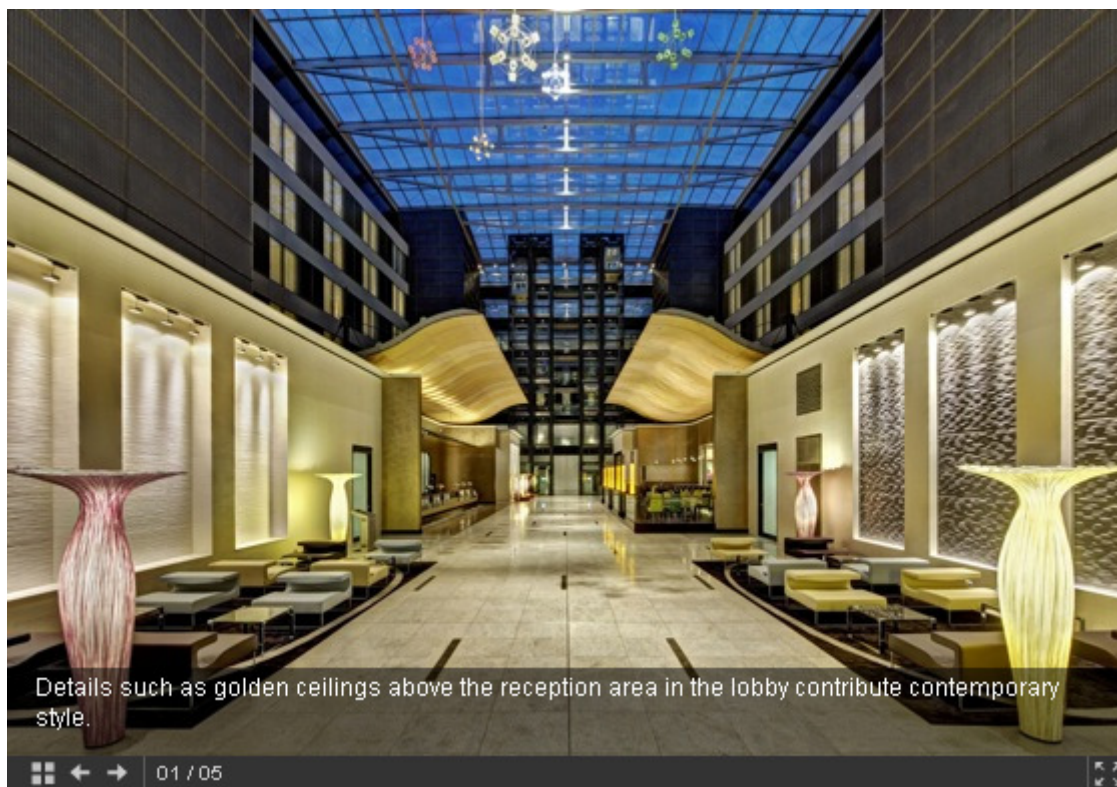

HOTELS

THE MAGAZINE OF THE HIC/ALOW/MI/EL HOTEL INDUSTRY

News

Hot Openings: Two new Hilton hotels at Frankfurt Airport

By [Ann Bagel Storck](#) on 12/22/2011

In this article:

Hilton Frankfurt Airport and Hilton Garden Inn Frankfurt Airport take up around a quarter of the 1,506,947-sq-ft (140,000-sq-m) Squire, which hosts a business and conference center as well as shops and restaurants.

Hilton Worldwide has opened Hilton Frankfurt Airport and Hilton Garden Inn Frankfurt Airport, both part of the futuristic The Squire complex.

The two hotels are located directly above the ICE Railway Station, and interior designer JOI-Design mirrored the mobility theme featured in The Squire in both hotels while also creating a tranquil oasis. Natural tones throughout the properties aim to provide a relaxing and comfortable atmosphere while details such as golden ceilings above the reception area contribute contemporary style.

Hilton Frankfurt Airport offers 249 guestrooms and suites with soundproof windows, an LCD TV and a work area with ergonomic desk chair. The hotel's two executive floors feature 10 meeting rooms with natural lighting, while F&B outlets include all-day-dining restaurant Rise as well as The Fifth Lounge & Bar.

Both hotels enjoy access to a grand ballroom accommodating up to 570 people.

The two properties take up around a quarter of the 1,506,947-sq-ft (140,000-sq-m) Squire, which hosts a business and conference center as well as shops and restaurants.